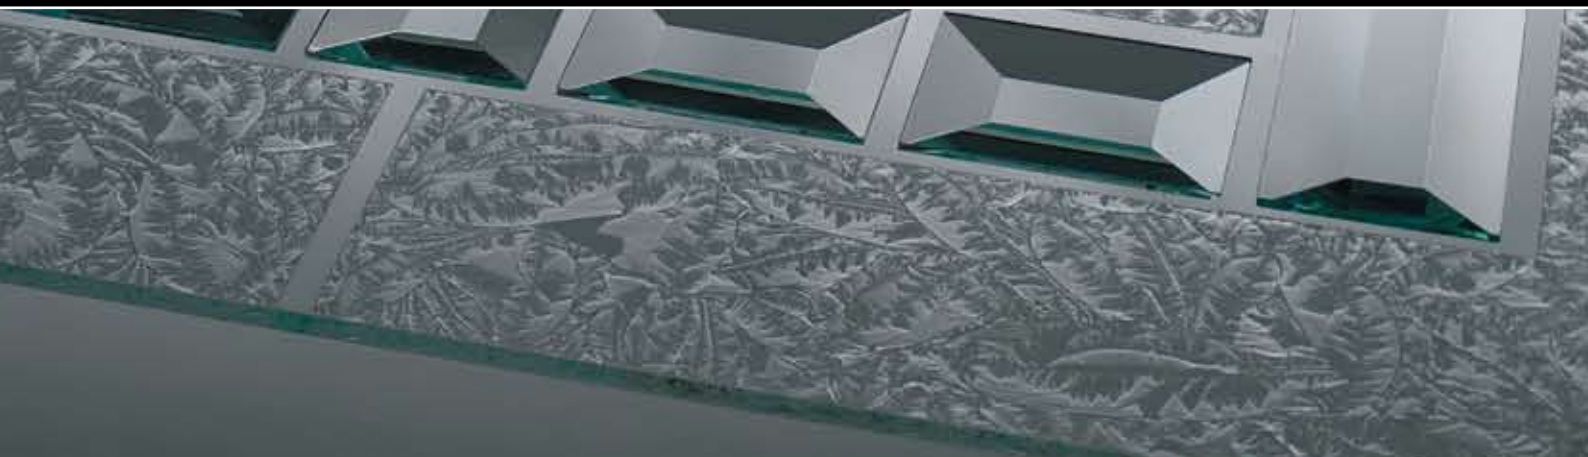

STYLISH, CONVENIENT, CRYSTAL CLEAR. ALL THESE EQUAL PERFECTION